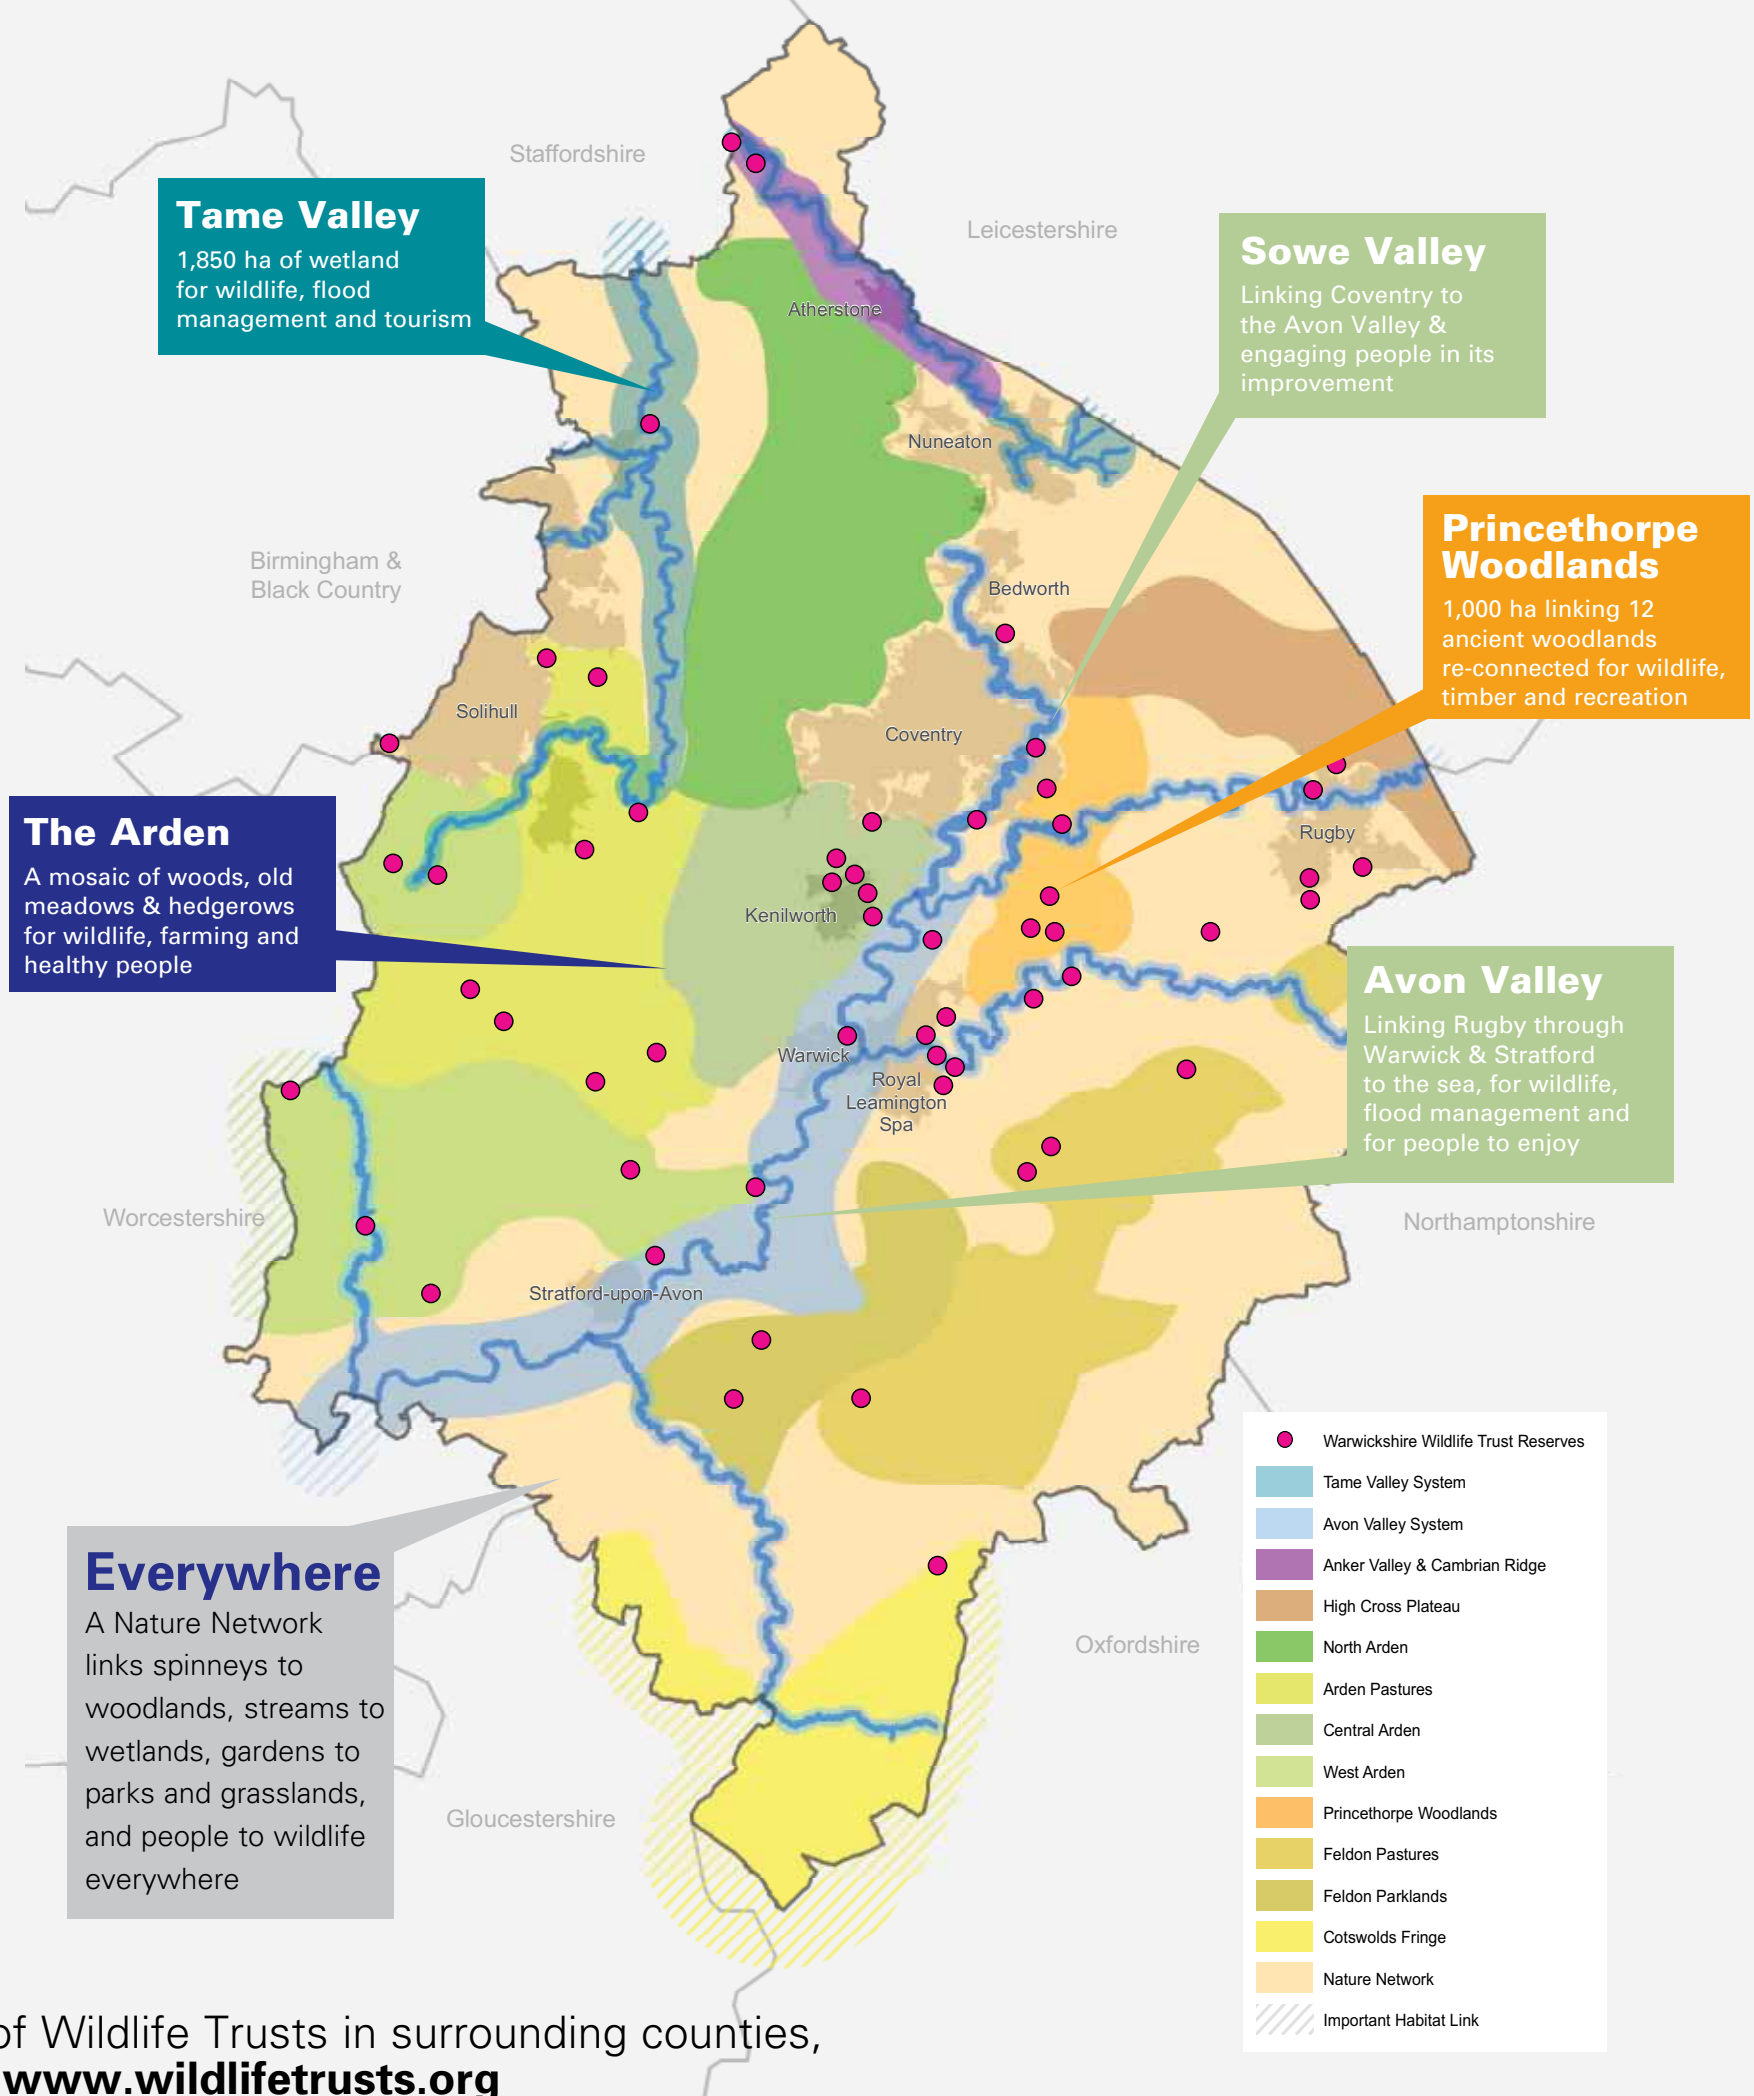

# A Living Landscape

## for Warwickshire, Coventry and Solihull

For details of Wildlife Trusts in surrounding counties, please visit [www.wildlifetrusts.org](http://www.wildlifetrusts.org)

**Warwickshire**  
*Wildlife Trust*